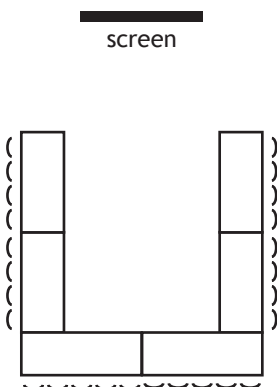

# Alternatives Conference Setup

Setup tables and chairs

**Standard small**  
Capacity: max 43 pers

**Standard large**  
Capacity: max 48 pers

**Diagonal**  
Capacity: max 60 pers

**Theatre**  
Capacity: max 85 pers

**Semi circle**  
Capacity: max 26 pers

**Square**  
Capacity: max 20 pers