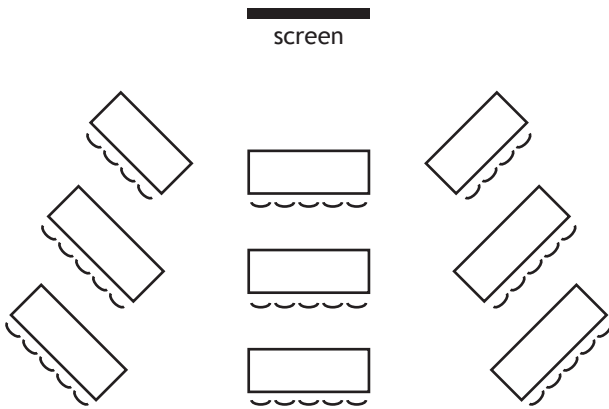

# Alternatives Conference Setup

Setup tables and chairs

**Standard small**  
Capacity: max 43 pers

**Standard large**  
Capacity: max 48 pers

**Diagonal**  
Capacity: max 60 pers

**Theatre**  
Capacity: max 85 pers

**Semi circle**  
Capacity: max 26 pers

**Square**  
Capacity: max 20 pers