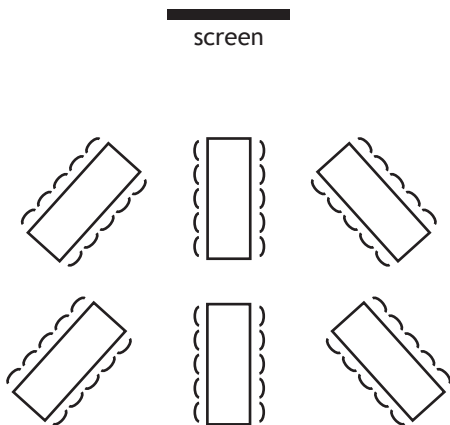

# Alternatives Conference Setup

Setup tables and chairs

**Standard small**  
Capacity: max 43 pers

**Standard large**  
Capacity: max 48 pers

**Diagonal**  
Capacity: max 60 pers

**Theatre**  
Capacity: max 85 pers

**Semi circle**  
Capacity: max 26 pers

**Square**  
Capacity: max 20 pers