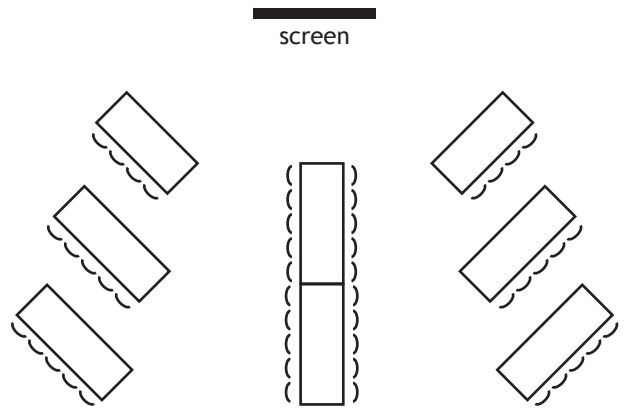

# Alternatives Conference Setup

Setup tables and chairs

**Standard small**  
Capacity: max 43 pers

**Standard large**  
Capacity: max 48 pers

**Diagonal**  
Capacity: max 60 pers

**Theatre**  
Capacity: max 85 pers

**Semi circle**  
Capacity: max 26 pers

**Square**  
Capacity: max 20 pers