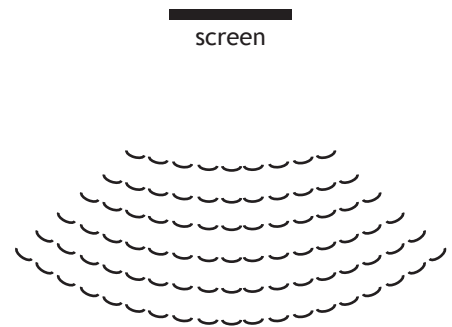

# Alternatives Conference Setup

Setup tables and chairs

**Standard small**  
Capacity: max 43 pers

**Standard large**  
Capacity: max 48 pers

**Diagonal**  
Capacity: max 60 pers

**Theatre**  
Capacity: max 85 pers

**Semi circle**  
Capacity: max 26 pers

**Square**  
Capacity: max 20 pers